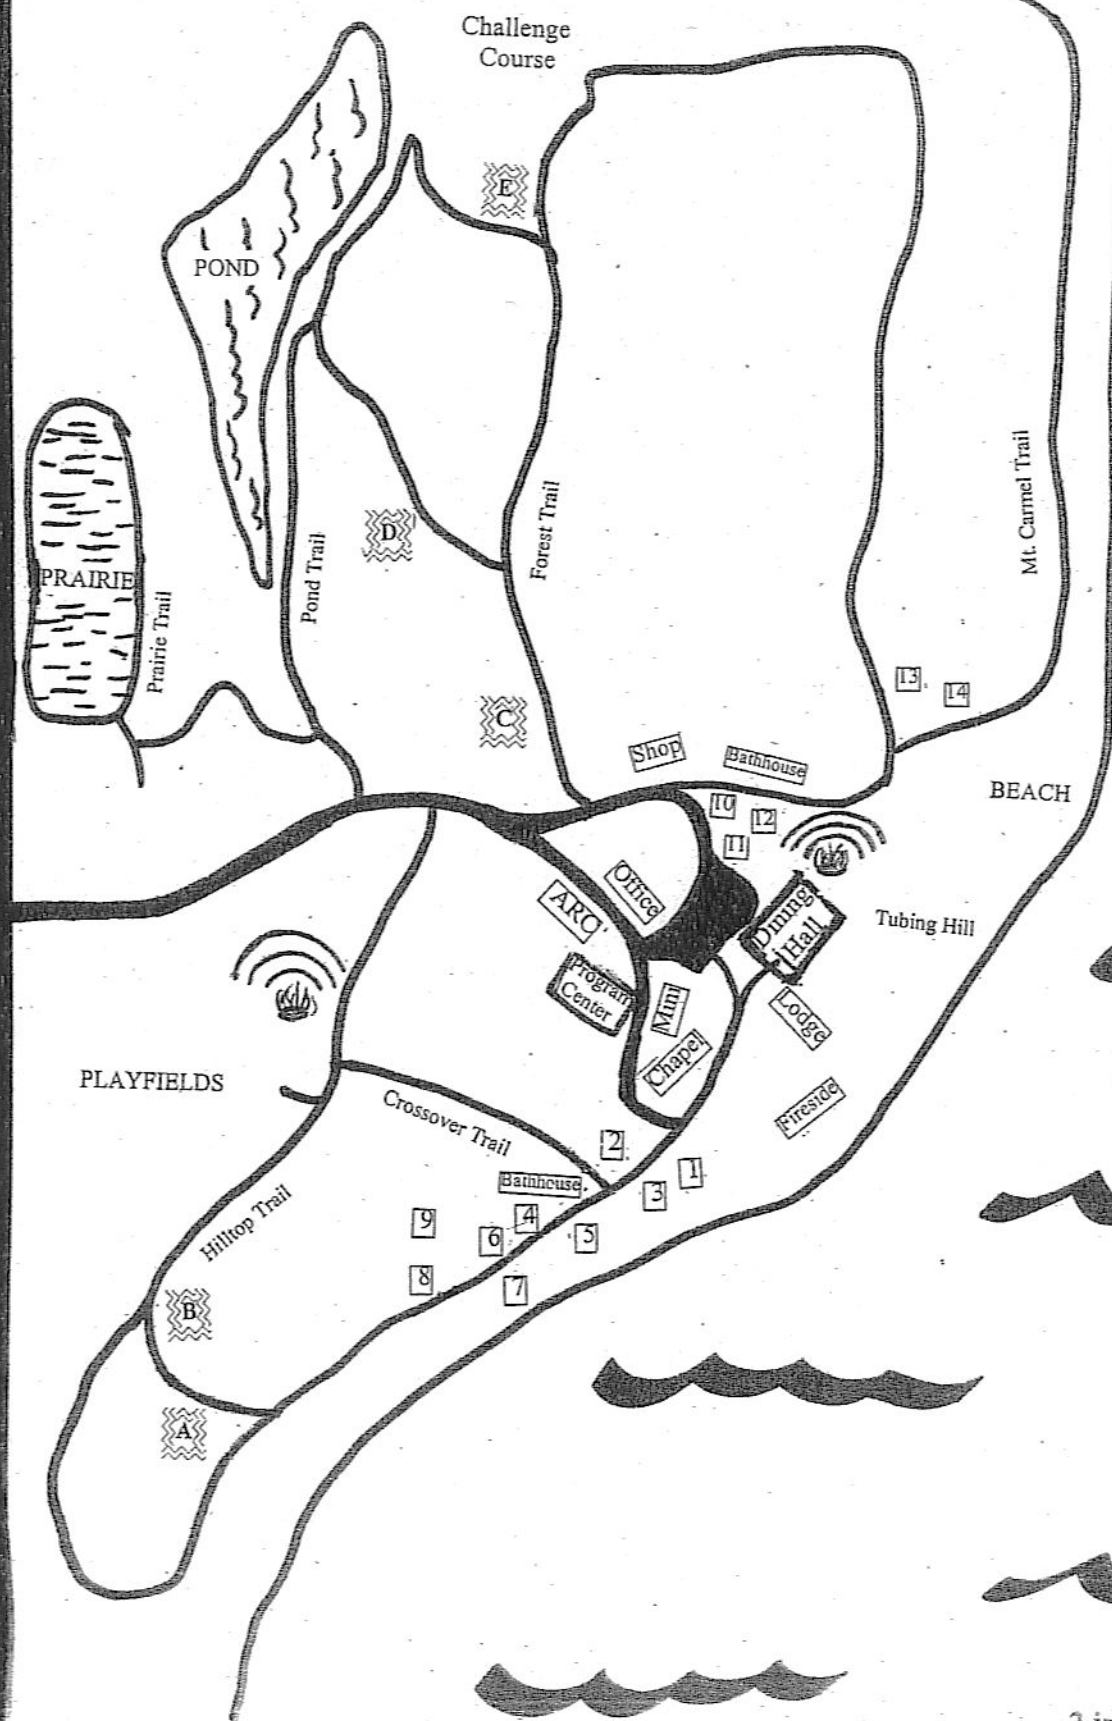

Luther Crest Bible Camp

Mt. Carmel Road

Mt. Carmel
Camp

Co. Rd.
11

Lake Carlos

2 in. = 0.1 miles